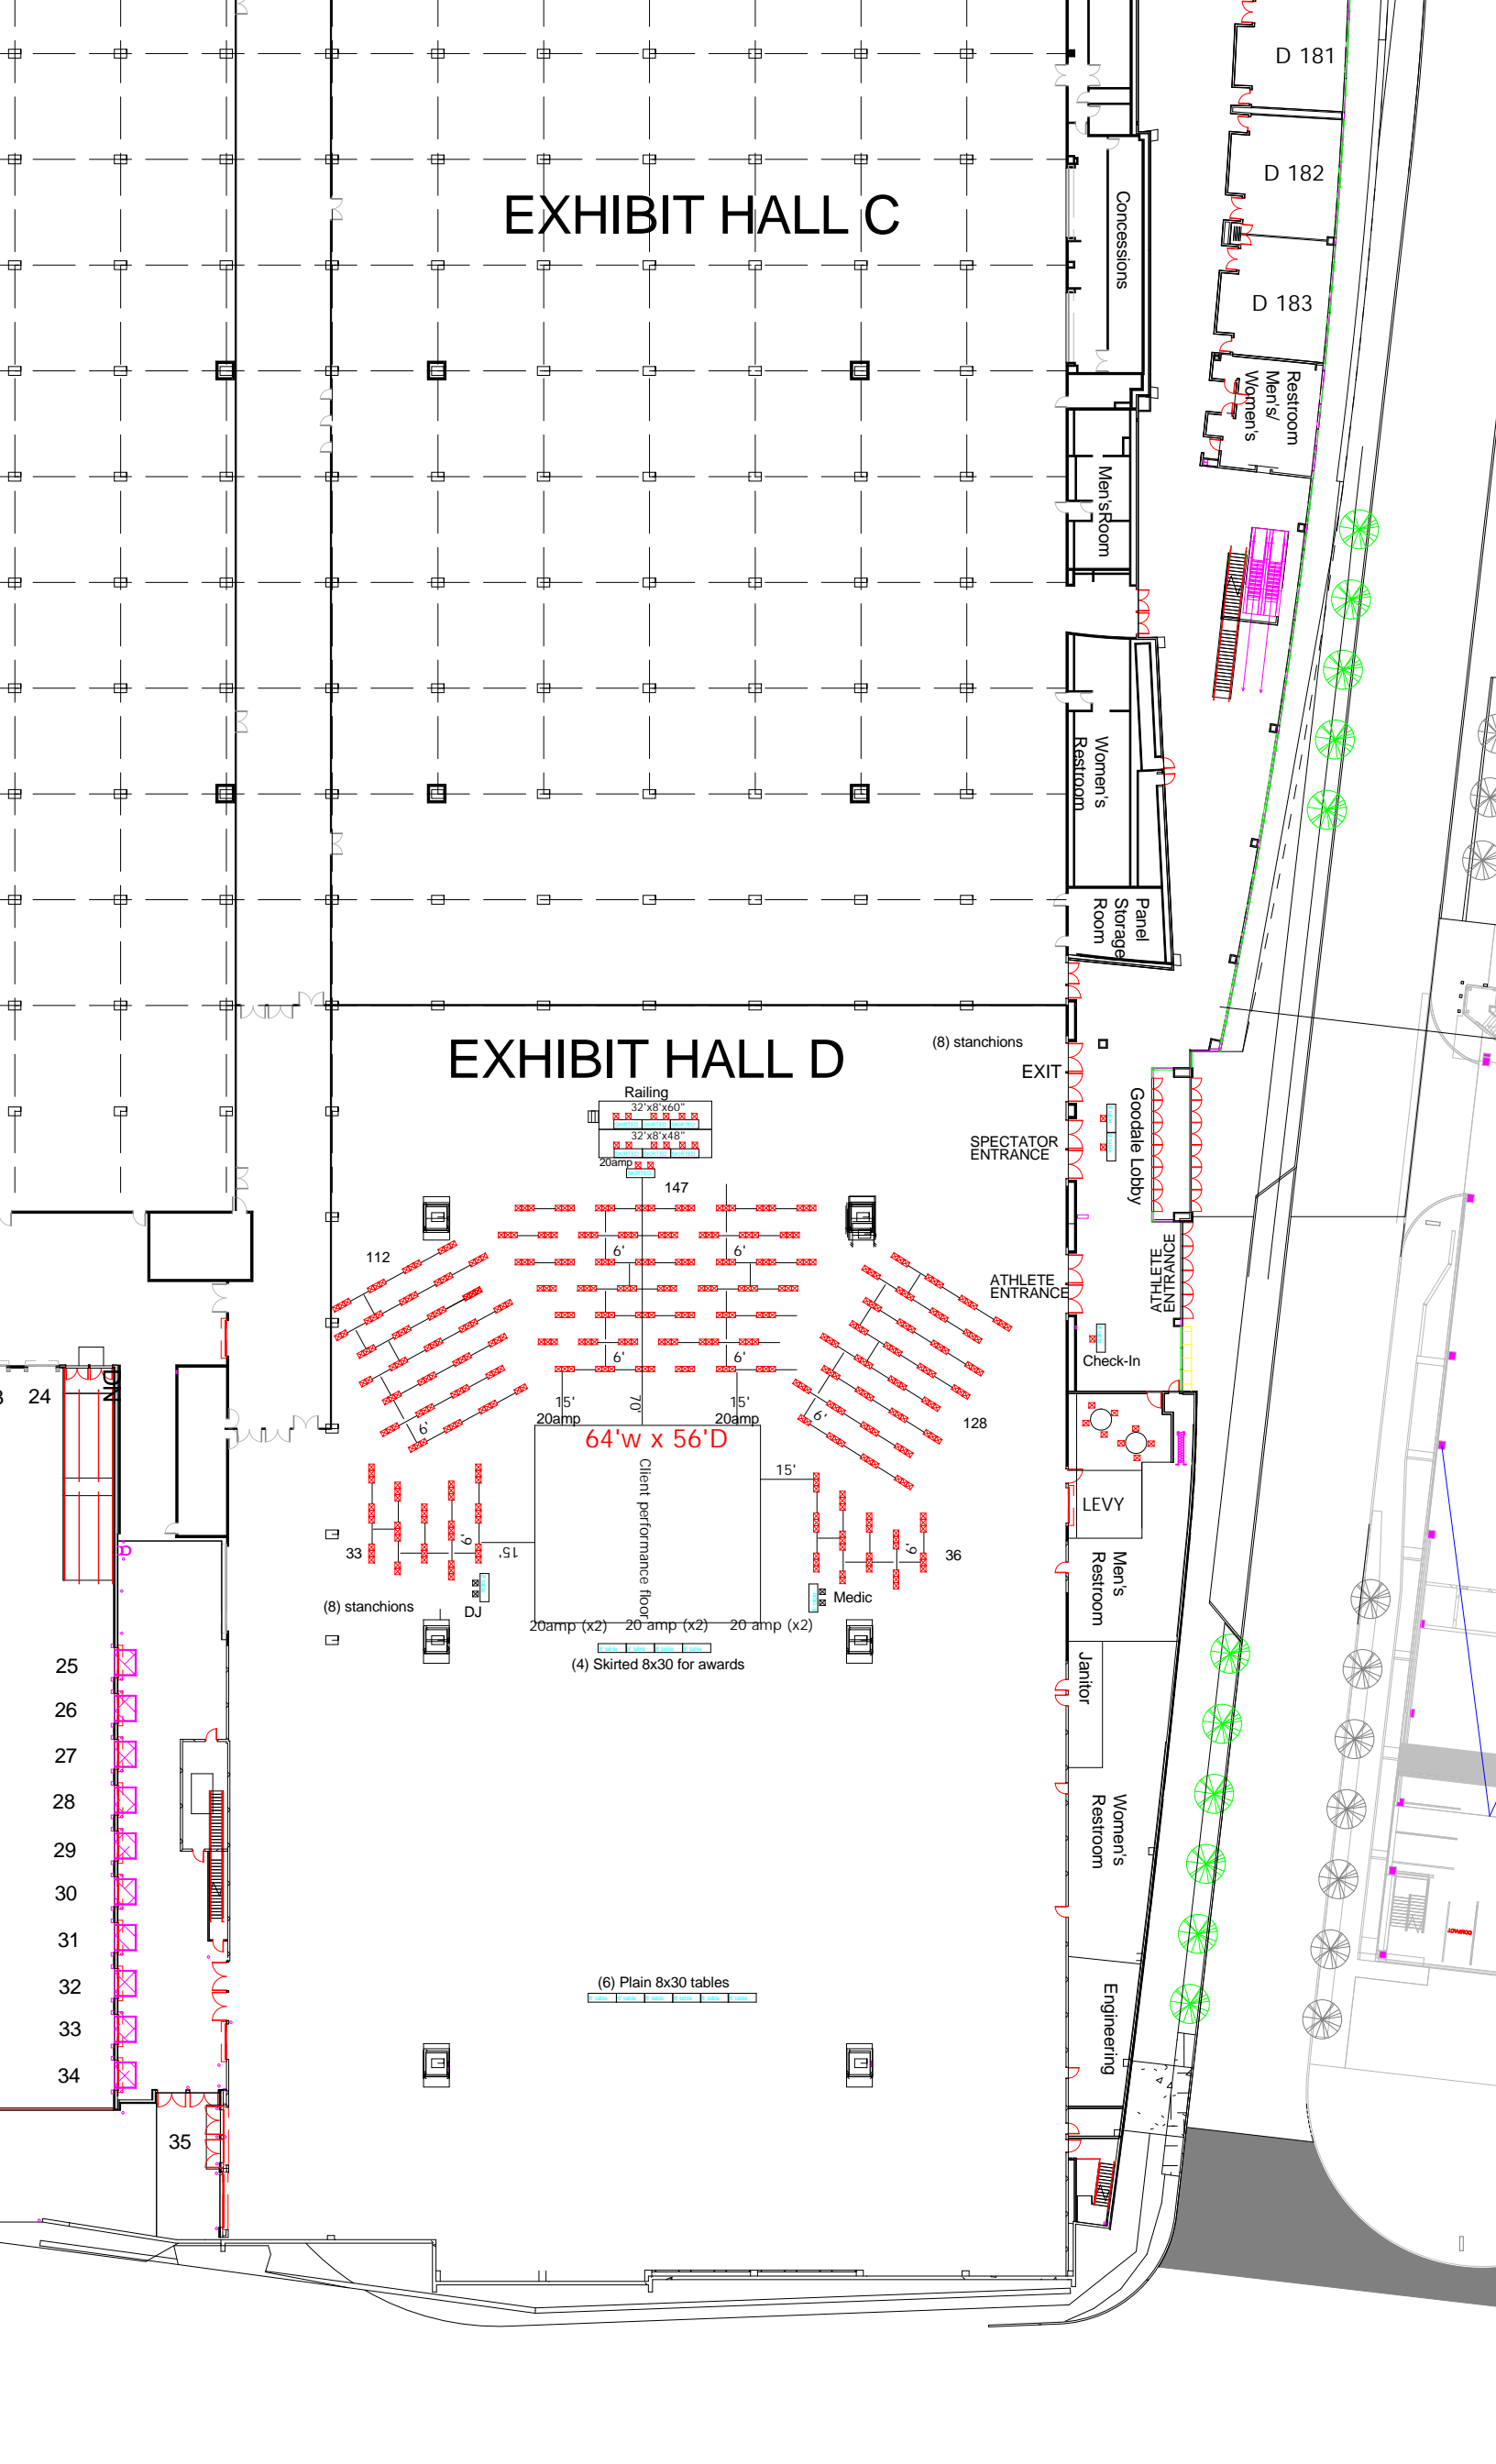

EXHIBIT HALL C

EXHIBIT HALL D

D 181

D 182

D 183

Restroom
Men's/
Women's

Concessions

Men's Room

Women's
Restroom

Panel
Storage
Room

(8) stanchions

EXIT

SPECTATOR
ENTRANCE

Goodale Lobby

ATHLETE
ENTRANCE

ATHLETE
ENTRANCE

Check-In

LEVY

Men's
Restroom

Janitor

Women's
Restroom

Engineering

Railing
32'x8'x60"
32'x8'x48"
20amp

147

(6) Plain 8x30 tables

25
26
27
28
29
30
31
32
33
34

35

24

DJN